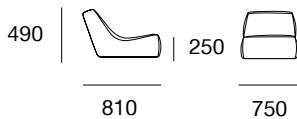

Zoe Collection

By Lievore Altherr Molino

Zoe Baby

Zoe by Verzelloni is distinguished by its superior comfort and casual design. The Zoe lounge features an eye-catching visible-seam or punto cavallo stitch design, when specified with compatible house fabrics or leathers. The cover is fully removable. The Zoe collection is unique in its framework, built with no supporting frame, rather shaped by a 100% Twill cotton cover encasing five separate chambers, each filled with expanded polystyrene pearls. Each chamber is equipped with a safety pocket to contain the beads and has a zip to assist in refilling. An optional foot stool may also be considered.

The Baby Zoe version is suitable for children's rooms or casual breakout spaces.

Warranty

5 year structural warranty

Lead time

Zoe Baby, Zoe Outdoor and Zoe Large Lounge are available on a 6 week lead time.

Zoe Chaise, Zoe XL and Zoe Small are available on a 14 week lead time.

Maintenance

Refer to Stylecraft care + maintenance guide

stylecraft^o

www.stylecraft.com.au
1300 306 960