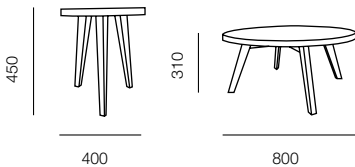

Tiko Tables

by ESO

ESO[®]
ENVIRONMENTALLY
SUSTAINABLE
OBJECTS

Tiko Tables

by ESO

Tiko is a collection of coffee and side tables by ESO suitable for many applications.

Available in two sizes, the finish comprises an FSC certified American Oak base with an Oak veneer finish to the table top.

The Tiko table is designed to work effortlessly with the ESO Ivy, Rish and Rix family of products.

Lead time

6 weeks

Warranty

5 year structural warranty

Maintenance

Refer to Stylecraft care + maintenance guide