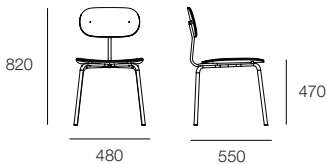

T-Chair
by Barozziol-Molison

 Tacchini

T-Chair

by BarozzuoI-Molteni

The design simplicity of the T-Chair by Tacchini is inspired by our earliest recollections of a chair. The flat bar mild steel frame provides a contrast to the curved shape of the seat and back. The frame may be finished to house powdercoat colour whilst the timber seat and back may be stained or upholstered.