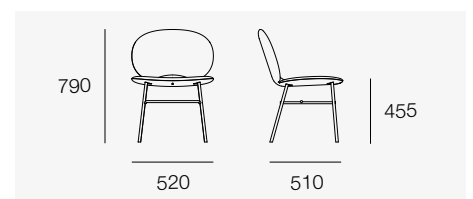

A complementary piece to the whimsical Kelly collection is the Kelly chair. Featuring a soft, rounded seat and back, the Kelly chair is the perfect companion to the tables of the same family from Tacchini.

Fabric or leather upholstery may be specified from Tacchini's house collection of textiles, with the elegant, slim line frame able to be finished in a broad selection of house powdercoat colours.