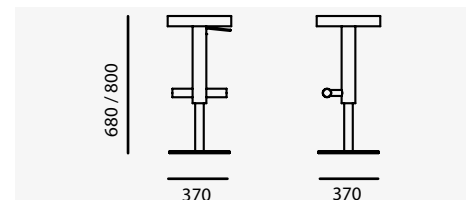

Fixie is a stool appropriate for a variety of settings. The frame both swivels and is height adjustable and is finished in a vibrant selection of house powdercoat colours.

The seat upholstery is from the Tacchini house fabric collection.