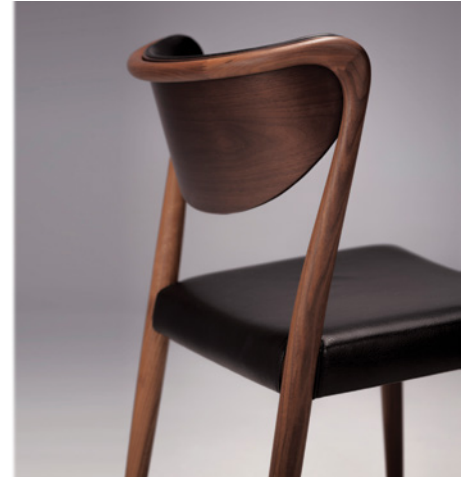

# Marcel Chair

by Shinsaku Miyamoto for Ritzwell

# Marcel Chair

by Shinsaku Miyamoto for Ritzwell

**Lead Time**  
12 weeks

**Warranty**  
2 years structural

**Maintenance**  
Please refer to the Stylecraft Care & Maintenance Guide on product listing

Utilising modern technologies to create a traditional form, the Marcel chair by Ritzwell offers a premium level of comfort.

Distinguished by the curved backrest, house leather upholstery is used to the front face of the backrest and seat. The solid timber frame provides a strong form as well as being a feature to the outer backrest.