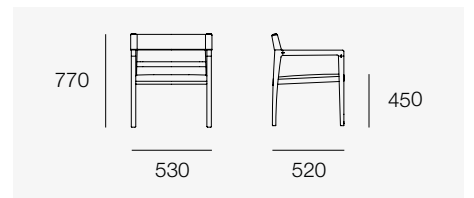

The strong design of the JK armchair ensures that it makes a statement. The upholstered seat and back covers are removable for easy maintenance and may be specified in house fabric or leather. The solid timber frame is available in walnut, black cherry or oak.