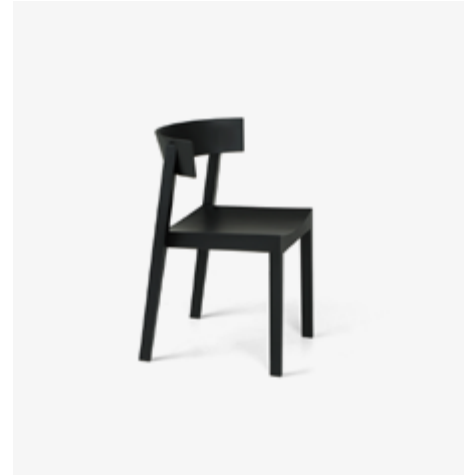

# Bik Chair

by Numen/For Use for Prostorica

# Bik Chair

by Numen/For Use for Prostorica

**Lead Time**  
14 weeks

**Stackability**  
Up to 4 units

**Warranty**  
2 years structural

**Maintenance**  
Please refer to the Stylecraft Care & Maintenance Guide on product listing

Designed by Numen/ForUse for Prostorica, Bik is an archetypal chair reduced to its core elements of four legs, seat and a backrest.

The stackable Bik Chair is ideal for education, hospitality and breakout areas in commercial environments.

The frame of Bik is constructed from solid Beech or Ash, with the curved seat and backrest formed from moulded plywood. The backrest of the Bik chair is available in a short or long version.

Finish options for the Bik chair include Oak or Ash stains or lacquered in a choice of red, blue, green, anthracite grey or black.