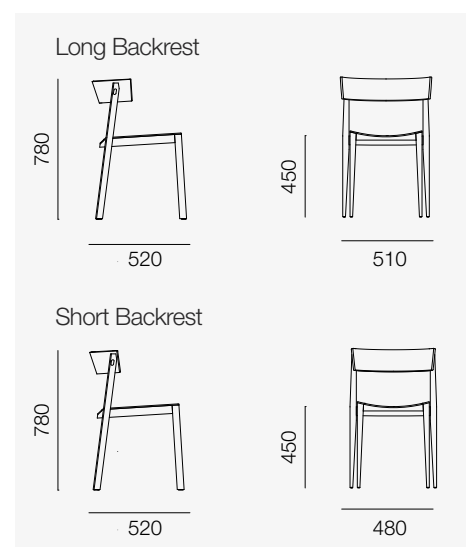

# Bik Chair

by Numen/For Use for Prostorica

**Lead Time**  
14 weeks

**Stackability**  
Up to 4 units

**Warranty**  
2 years structural

**Maintenance**  
Please refer to the Stylecraft Care & Maintenance Guide on product listing

The frame of Bik is constructed from solid Beech or Ash, with the curved seat and backrest formed from moulded plywood. The backrest of the Bik chair is available in a short or long version.

Finish options for the Bik chair include Oak or Ash stains or lacquered in a choice of red, blue, green, anthracite grey or black.