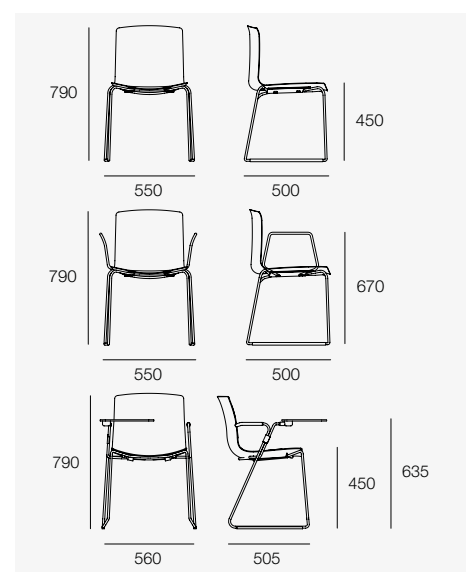

Versatility and functionality combine to create the Catifa 46 sled base chair by Arper. Suitable for an array of settings and purposes, Catifa 46 features a polypropylene shell, in either single tone or two tone, or unique double curved plywood. Full upholstery is available featuring the distinctive line stitch detail or front face upholstery option, where the texture of the textile on the front combines with the gloss polypropylene of the shells back. Available with or without armrests, the mild steel sled frame is finished to bright chrome or house powdercoat colour is available.

The Catifa 46 sled base chair with selected colour polypropylene shells and chrome, white or black powdercoat frames are stocked items. Full or front face upholstery detail requires a lead time of 6 weeks. If stocked components are unavailable, the lead time is up to 14 weeks.