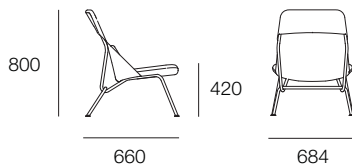

# Strain Lounge

by Simon Morasi Pipercic

Despite its visual lightness, the Strain lounge from Prostoria provides comfort expected from larger dimension sofas thanks to the seat with elastic band support, stretched backrest shell and lumbar cushion.