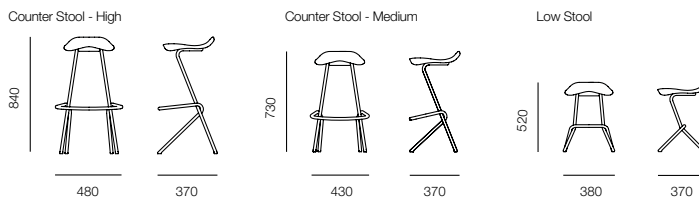

Strain Barstool

by Simon Morasi Pipercic

prostoria

Strain Barstool

by Simon Morasi Pipercic

A signature style is the hallmark of the Strain barstool. Featuring an interwoven steel frame that defines the complete seating collection, the Strain barstool possesses an ergonomically designed seat, inspired by a saddle.

The Strain barstool is available as a low stool and two heights for the counter stool version. The seat is crafted from solid timber in the following species - Oak; in a choice of four stains, Ash or European Walnut. The tubular steel base is finished to house powdercoat colour or options of black chrome or copper.