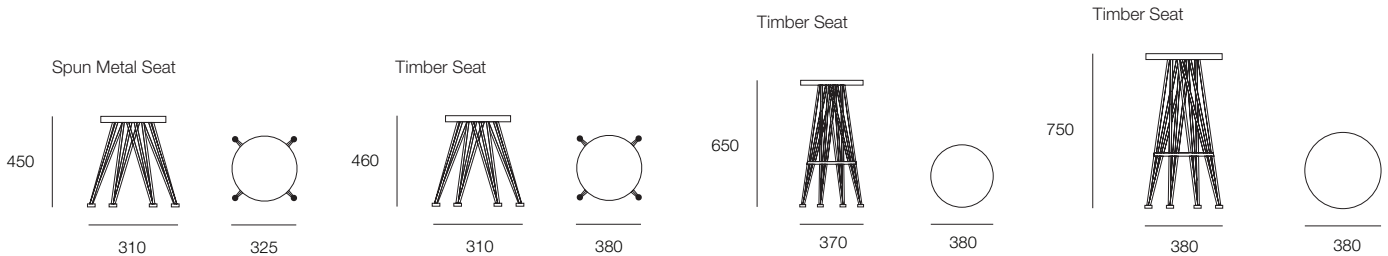

Spike Stools

stylecraft[•]

Spike Stools

The Spike stool by Stylecraft features a playful design however its sturdy construction makes it the appropriate choice for restaurant and cafe fitouts or corporate breakout areas. The Spike low stool featuring a zinc plated steel seat with formply substrate on a 4 way solid rod frame, finish to standard Dulux powdercoat is suitable for indoor or outdoor use. For indoor settings, the Spike stool with an Oak timber seat, stained to house colour, is available in heights of 450mm, 650mm and 750mm.