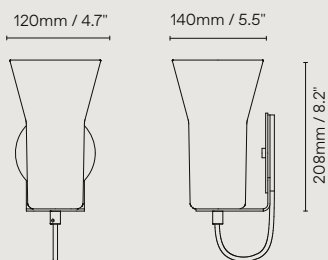

## SILHOUETTE

WALL LIGHT

Designed to provide an up-light or down-light to any interior setting, the Silhouette Wall Light combines the form of the Silhouette – with its library of beautiful and varied material options – with a minimalist, low-profile mounting bracket. Silhouette can be mounted at any angle and in clusters providing up-light, sidelight and down-light options.

### TECHNICAL

MATERIAL	ANODISED ALUMINIUM OR MOUTH BLOWN GLASS
LAMPING	9W E27 LED, 820 LM, 3000K WARM WHITE, DIMMABLE 6W E27 LED, 505 LM, 2200K WARM WHITE, DIMMABLE (GLASS) SUPPLIED WITH AUS/NZ SALES (220-240V) ONLY (120V) E26 LAMP HOLDER SUPPLIED FOR NORTH AMERICA/CANADA
LED LIFESPAN	9W LED LIFESPAN = 15,000 HRS 6W LED LIFESPAN = 20,000 HRS
CONTROL	PHASE CONTROL / NETWORK CONTROL DIMMABLE DIMMING RANGE 1 - 100%. FOR OPTIMAL DIMMING PERFORMANCE WE RECOMMEND SOURCING A ROTARY OR PUSH BUTTON DIMMER WITH AN ADJUSTMENT DIAL CAPABLE OF SETTING THE DIMMING RANGE OF THE FIXTURE.
CORD	BLACK CLOTH
IP RATING	IP20 - FOR INDOOR USE ONLY
CERTIFICATION	

PRODUCT CODES SKU	EG. SW.A-BLK= SILHOUETTE WALL LIGHT IN ANODISED BLACK
SW.A-XXX	SILHOUETTE WALL LIGHT - ANODISED SHADE BLACK ANODISED (ABK) AND WHITE CHAMPAGNE ANODISED (A-WCH)
SW.G-XXX	SILHOUETTE WALL LIGHT - MOUTH BLOWN GLASS SHADE BLACK GLASS (G-BLK) AND WHITE GLASS (G-WHT)
DIMENSIONS	Ø120X208X140MM / Ø4.7X8.2X5.5"
WEIGHT	1KG / 2.2LB
PACKAGING	35X16X16CM / 11.8X6.3X6.3"
PACKAGING WEIGHT	1.5KG / 3.3LB

### DIMENSIONS

SILHOUETTE WALL LIGHT