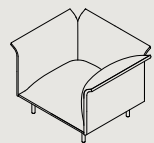

AVAILABLE UPHOLSTERY

CUSTOM UPHOLSTERY

CUSTOM LEATHER

AVAILABLE LEG FINISHES

BLACK POWDER COAT

CUSTOM POWDER COAT

DIMENSIONS

NOON SINGLE ARM

NOON TWO SEATER SINGLE ARM
W 1920 D 840 H 725 / H 765
S 410 / S 450

NOON THREE SEATER SINGLE ARM
W 2320 D 840 H 725 / H 765
S 410 / S 450

NOON LOUNGE

NOON ARMCHAIR
W 1010 D 840 H 725 / H 765
S 410 / S 450