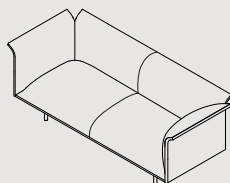

NOON

LOUNGE

Noon is a modular collection of upholstered products which softly arc at the edges. Noon's arm allows the cushion to flow over the arc, creating an extra level of comfort and softness to the product. There is a tension created between the stitching detail on the inner and outer surface which run in parallel, framing and outlining the product.

NOON TWO SEATER SINGLE ARM
W 1920 D 840 H 725 / H 765
S 410 / S 450

NOON THREE SEATER SINGLE ARM
W 2320 D 840 H 725 / H 765
S 410 / S 450

NOON LOUNGE

NOON ARMCHAIR
W 1010 D 840 H 725 / H 765
S 410 / S 450

NOON TWO SEATER LOUNGE
W 2040 D 840 H 725 / H 765
S 410 / S 450

NOON THREE SEATER LOUNGE
W 2440 D 840 H 725 / H 765
S 410 / S 450