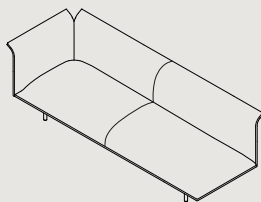

NOON TWO SEATER SINGLE ARM
W 1920 D 840 H 725 / H 765
S 410 / S 450

NOON THREE SEATER SINGLE ARM
W 2320 D 840 H 725 / H 765
S 410 / S 450

NOON LOUNGE

NOON ARMCHAIR
W 1010 D 840 H 725 / H 765
S 410 / S 450