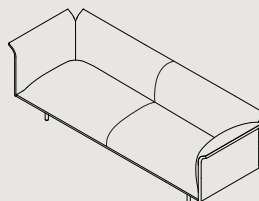

NOON TWO SEATER SINGLE ARM
W 1920 D 840 H 725 / H 765
S 410 / S 450

NOON THREE SEATER SINGLE ARM
W 2320 D 840 H 725 / H 765
S 410 / S 450

NOON LOUNGE

NOON ARMCHAIR
W 1010 D 840 H 725 / H 765
S 410 / S 450

NOON TWO SEATER LOUNGE
W 2040 D 840 H 725 / H 765
S 410 / S 450

NOON THREE SEATER LOUNGE
W 2440 D 840 H 725 / H 765
S 410 / S 450