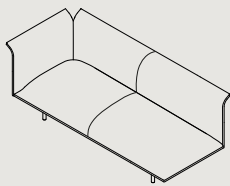

NOON TWO SEATER SINGLE ARM
W 1920 D 840 H 725 / H 765
S 410 / S 450

NOON THREE SEATER SINGLE ARM
W 2320 D 840 H 725 / H 765
S 410 / S 450

NOON LOUNGE

NOON ARMCHAIR
W 1010 D 840 H 725 / H 765
S 410 / S 450

NOON TWO SEATER LOUNGE
W 2040 D 840 H 725 / H 765
S 410 / S 450

NOON THREE SEATER LOUNGE
W 2440 D 840 H 725 / H 765
S 410 / S 450