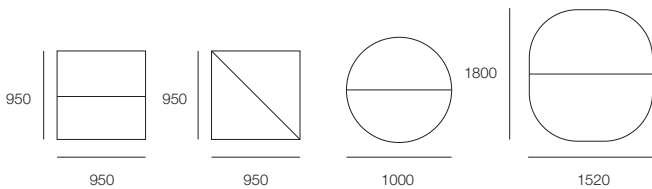

# Parentesit

by Lieve Altherr Molina

Parentesit, designed by Lieve Altherr Molina for Arper, is an acoustic wall panel that creates a visual element that is as functional as it is bold.

Available in three shapes - square, circular or oval - Parentesit features a central metal insert and may be upholstered in fabric from Arper's house collection.