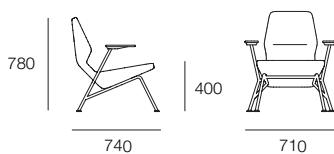

Oblique Metal Chair

by Numen/For Use

The Oblique metal chair by Prostoria features a striking design suitable for a variety of settings.

The shell features an internal structure of bent plywood with upholstery in a selection of house fabrics. The frame is black powdercoated mild steel and features the warmth of timber in the armrests in a choice of Oak in three house stains or Walnut.

The Oblique collection also comprises a chair without arms and a lounge version, available with or without armrests.

Lead time

14 Weeks

Warranty

2 year structural warranty

Maintenance

Refer to Stylecraft care + maintenance guide

stylecraft^o

www.stylecraft.com.au
1300 306 960