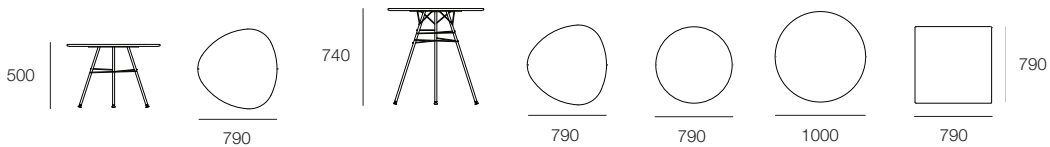

Leaf Table

by Liovore Altherr Molina

arper

Leaf Table

by Lievore Altherr Molina

Drawing inspiration from nature is the Leaf table by Arper. Available in side and dining table height, the Leaf table is suitable for both indoor and outdoor environments. The powdercoated steel base, reminiscent of a tree branch, is available in White, Lime or Chocolate. The water repellent compact laminate table top in Dark Grey is available in an organic shape or various sizes in round or square.

The Leaf table is the companion piece to the Leaf dining and lounge chairs.

Lead time

14 weeks

Warranty

5 year structural warranty

Certification

ISO 14001

Maintenance