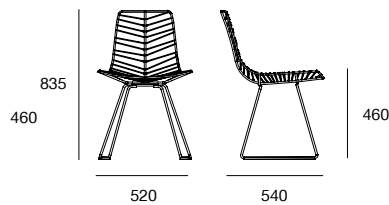

Leaf Chair

by Lievore Altherr Molina

arper

Leaf Chair

by Lievore Altherr Molina

Leaf Stackable Chair

Leaf Non-stackable Chair

The Leaf sled chair by Arper is inspired by nature, however with a contemporary twist. Manufactured in solid steel rod, the Leaf sled chair features a choice of white, black, mocha or green powdercoated finish suitable for outdoor use. An optional cushion is available in polyurethane for outdoor use, or soft leather for when Leaf is used indoors adding an additional level of comfort.

The Leaf collection is completed with a stackable chair, barstool, lounge chair and table range.

Lead time

The Leaf sled chair is a stocked item in black or white powdercoat, if out of stock these colours are on an 8 week lead time. For green and mocha powdercoat options a 14 week lead time applies.