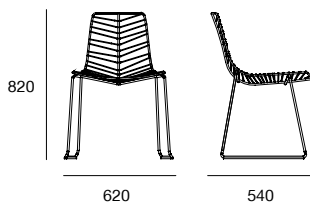

Leaf Chair

by Lievore Altherr Molina

arper

Leaf Chair

by Lievore Altherr Molina

Leaf Stackable Chair

Leaf Non-stackable Chair

The Leaf sled chair by Arper is inspired by nature, however with a contemporary twist. Manufactured in solid steel rod, the Leaf sled chair features a choice of white, black, mocha or green powdercoated finish suitable for outdoor use. An optional cushion is available in polyurethane for outdoor use, or soft leather for when Leaf is used indoors adding an additional level of comfort.

The Leaf collection is completed with a stackable chair, barstool, lounge chair and table range.

Lead time

The Leaf sled chair is a stocked item in black or white powdercoat, if out of stock these colours are on an 8 week lead time. For green and mocha powdercoat options a 14 week lead time applies.