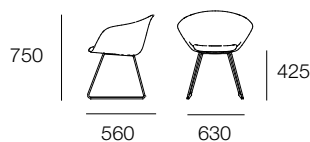

Duna 02 Sled

by Lievore Altherr Molina

arper

Duna 02 Sled

by Lievore Altherr Molina

An evocative and contemporary shape suitable for many environments is the Duna 02 sled chair by Arper.

The polypropylene shell is available in six colours with a range of upholstery options available including full upholstery, front face or seat only.