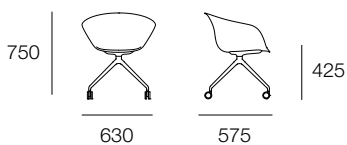

Duna 02 4-Way Castor

by Lievore Altherr Molina

arper

Duna 02 4-Way Castor

by Lievore Altherr Molina

An evocative and contemporary shape suitable for many environments is the Duna 02 4-Way Castor by Arper.

The evolution of Duna 02 allows for a thinner and sleeker profile with the polypropylene shell available in six colours. Upholstery options include fully upholstered, front face upholstery or seat pad upholstery from a selection of Arpers house fabric and leathers.

The 4 way castor base is fabricated in aluminium and is available in a polished finish or house powdercoat colour of black or white.

Lead time

The Duna 02 4 way castor chair is a stocked item with a polypropylene shell and powdercoat base in black or white. For upholstered items, alternative base finishes, or if the components are out of stock, the lead time may be up to 14 weeks.