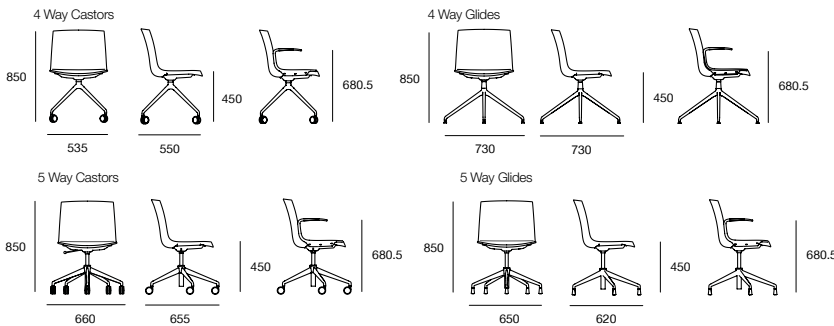

Catifa Up

By Lievore Altherr Molina

arper

Catifa Up

By Lievore Altherr Molina

Catifa Up by Arper continues the evolution of the iconic Catifa 53.

Catifa Up is always fully upholstered with traditional line stitch detail or as Catifa Soft with a double cushion to the seat. Upholstery is from the range of Arper's house fabrics and leathers.

Catifa Up is available with or without armrests, with the cast aluminium four-way base at a fixed height on either glides or castors. Catifa Up is also available as a 5 way base, featuring a cast aluminium base in optional fixed height on glides or castors with height adjustable gas lift. Finishing options for the aluminium arms and base is polished or choice of black or white powdercoat.