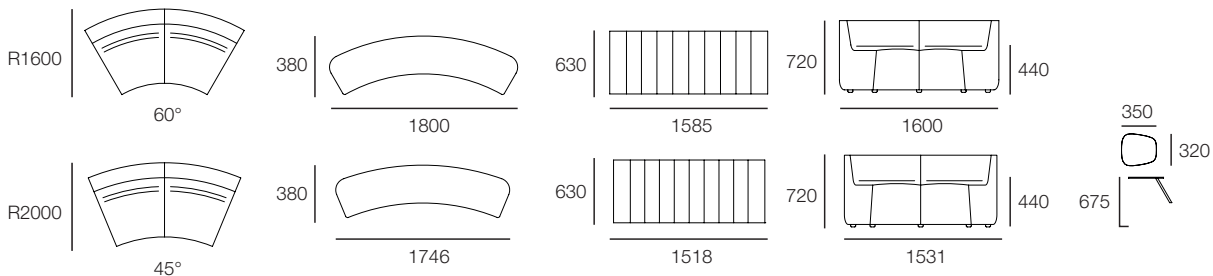

Bloom Circlet

By Keith Melbourne

Across flexible work and educational environments, Bloom Circlet provides a shared space to foster communication and interactivity.

Designed by Keith Melbourne, Bloom Circlet features a fully integrated modular lounge, screen and table collection of many components. The core element is the two seater lounge module in a concave form, based on two sizes of 2000mm radius and 1600mm radius, with upholstery detail used to define an individual's space.

The lounge modules may be formed to create a full circular forms or as separate modules. In focus or areas requiring an element of privacy, a slim line upholstered screen with signature stitch detail may be seamlessly mounted to the lounge.

An optional green screen is also available for the 1600mm Radius style, providing vertical greenery and privacy within indoor collaborative working environments.

Lead time
6 weeks

Warranty
5 year structural warranty

Certification
Ecospecifier Green Tag

Maintenance
Refer to Stylecraft care + maintenance guide

stylecraft^o

www.stylecraft.com.au
1300 306 960