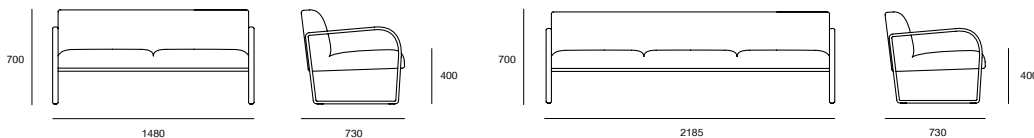

Arcos Lounge

By Lievore Altherr

Designed by Lievore Altherr for Arper, the Arcos lounge is a classical form influenced by the Art Deco period.

Suitable for contract and residential settings, the Arcos lounge is available in two or three seater versions. House fabric or leather upholstery may be specified with the sled frame and integrated arms manufactured in aluminium - available in a polished finish or choice of five house powdercoat colours.

Arcos is a complete collection and also comprises a lounge chair and armchair models.

Lead time

14 weeks

Warranty

5 year structural warranty

Certification

ISO 14001

Maintenance

Refer to Stylecraft care + maintenance guide

stylecraft[●]

www.stylecraft.com.au
1300 306 960