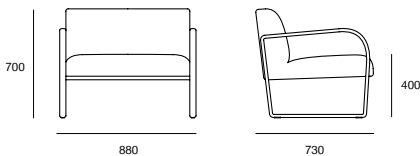

Arcos Armchair

By Lievore Altherr

arper

Arcos Armchair

By Lievore Altherr

Minimalist in its design yet heavily influenced by the Art Deco period is the Arcos armchair, designed by Lievore Altherr for Arper.