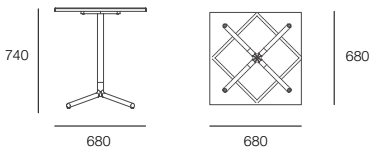

A600 Pedestal Table

by Christophe Pillet

MAIORI

EST. 1989

PROVIDER OF GOOD LIVING

A600 Pedestal Table

by Christophe Pillet

Ideal for hospitality settings or domestic courtyard spaces, is the A600 Pedestal Table by Maiori. The Pedestal Table reflects the sequence of lines of the A600 Dining Table and is designed to complement a setting including A600 Chairs.