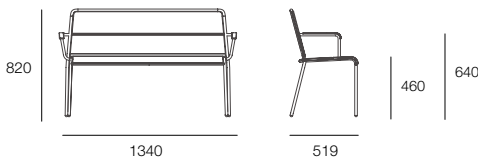

A600 Bench

by Christophe Pillet

MAIORI
EST. 1989
PROVIDER OF GOOD LIVING

A600 Bench

by Christophe Pillet

The design of the A600 Bench conveys the best of outdoor living with seat panels emulating padding to create an inviting aesthetic.