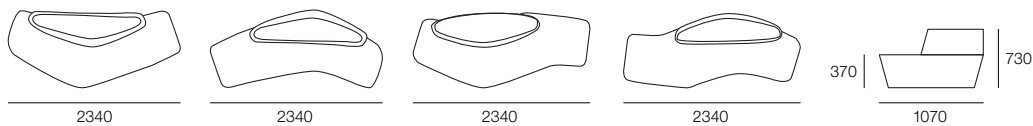

# Polar Lounge & Armchair

by Pearson Lloyd

The Polar lounge and armchair collection presents a modern interpretation of the timeless shapes of nature that promises to enhance any contemporary setting, domestic or commercial. The collection includes a lounge, armchair and ottoman, all of which may be combined to create different looks. The Polar lounge is available with or without backrest, and all items from the collection are fully upholstered in a choice of house fabric, soft leather or to clients specification. The Polar table provides the perfect companion piece.