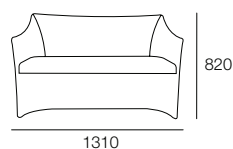

The Mayfair collection is characterised by its revolutionary shape that contrasts straight edges on the external surfaces with an inviting, organic interior. The Mayfair's curves are subtly accentuated by visible stitching. Featuring a hardwood and plywood frame, the range includes a chair, armchair and compact lounge and may be upholstered in house fabrics and leathers or to clients specification.