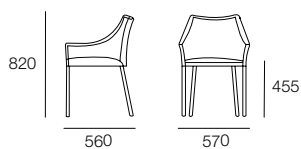

Mayfair Chair

by Christophe Pillet

 **Tacchini**

Mayfair Chair

by Christophe Pillet

Mayfair Armchair

Mayfair Single Lounge Chair

Mayfair Lounge

The Mayfair collection is characterised by its revolutionary shape that contrasts straight edges on the external surfaces with an inviting, organic interior. The Mayfair's curves are subtly accentuated by visible stitching. Featuring a hardwood and plywood frame, the range includes a chair, armchair and compact lounge and may be upholstered in house fabrics and leathers or to clients specification.