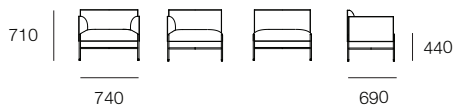

Chill-Out Armchair

by Gordon Guillaumier

The Chill-Out armchair by Tacchini provides both a companion and a link to the Chill-Out collection of lounges, ottomans and low tables.

Designed by Gordon Guillaumier for Tacchini, the Chill-Out armchair is a versatile furniture piece as it is available with arms, no arms or a single arm to the left or right hand side to allow modular settings.

Fabric or leather upholstery from the house selection may be specified, with the mild steel frame finished to white or mid grey powdercoat or chrome in a matt finish.

Lead time

14 Weeks

Certification

ISO 14001

Warranty

3 year structural warranty

Maintenance

Refer to Stylecraft care + maintenance guide

stylecraft^o

www.stylecraft.com.au
1300 306 960