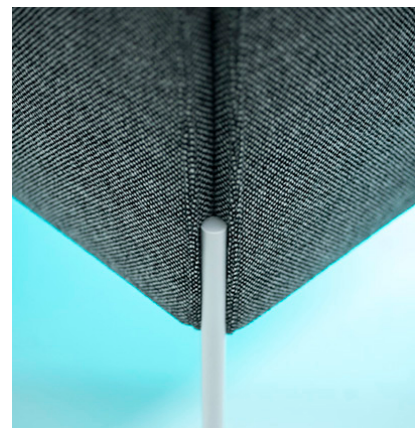

Chill-Out Armchair

by Gordon Guillaumier

The Chill-Out armchair by Tacchini provides both a companion and a link to the Chill-Out collection of lounges, ottomans and low tables.

Designed by Gordon Guillaumier for Tacchini, the Chill-Out armchair is a versatile furniture piece as it is available with arms, no arms or a single arm to the left or right hand side to allow modular settings.

Fabric or leather upholstery from the house selection may be specified, with the mild steel frame finished to white or mid grey powdercoat or chrome in a matt finish.

Lead time

14 Weeks

Certification

ISO 14001

Warranty

3 year structural warranty

Maintenance

Refer to Stylecraft care + maintenance guide

stylecraft^o

www.stylecraft.com.au
1300 306 960