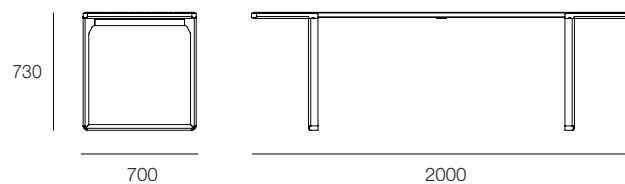

# Arbor Table & Bench

by Justin Hutchinson

Bench

Low Table

Arbor by Urban Commons is an elegant and robust outdoor setting designed to weather Australia's extremes. Arbor is at home on balconies, rooftop gardens and shared residential and commercial work spaces or in hospitality settings.