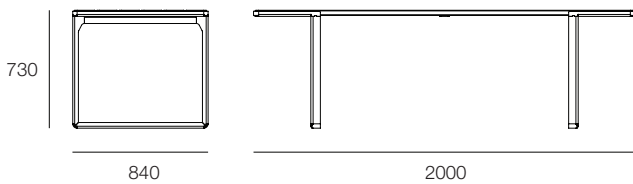

# Arbor Table & Bench

by Justin Hutchinson

Bench

Low Table

Arbor by Urban Commons is an elegant and robust outdoor setting designed to weather Australia's extremes. Arbor is at home on balconies, rooftop gardens and shared residential and commercial work spaces or in hospitality settings.