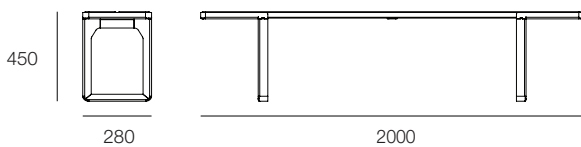

# Arbor Table & Bench

by Justin Hutchinson

Bench

Low Table

Arbor by Urban Commons is an elegant and robust outdoor setting designed to weather Australia's extremes. Arbor is at home on balconies, rooftop gardens and shared residential and commercial work spaces or in hospitality settings.