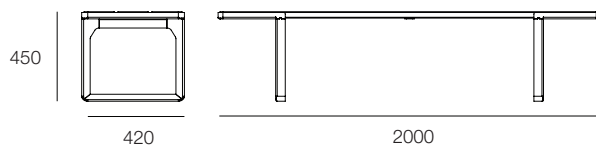

# Arbor Table & Bench

by Justin Hutchinson

Bench

Low Table

Arbor by Urban Commons is an elegant and robust outdoor setting designed to weather Australia's extremes. Arbor is at home on balconies, rooftop gardens and shared residential and commercial work spaces or in hospitality settings.