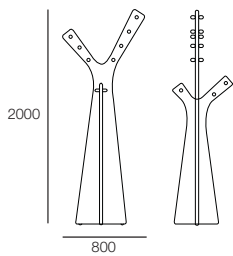

Tree Coat Stand

Design Robert Bronwasser

Cascando

Tree Coat Stand

Design Robert Bronwasser

This tree-shaped coat stand, by Cascando, will bring any room to life. Tree is a stable, freestanding coat stand which can hold as many as 20 coats. Constructed in lacquered MDF with polished aluminium handles. The Tree Coat Stand is available in White, Lime Green and Warm Light Grey.