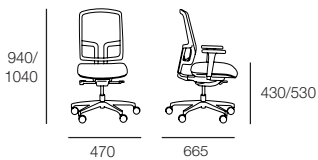

M33 Task Chair

stylecraft[®]

M33 Task Chair

M33 task chair by Stylecraft, featuring synchro mechanism, tension control, seat slide adjustment and a height adjustable mesh back. The M33 task chair is available with or without adjustable arms with the seat upholstery in black house fabric or fabric or leather to clients specification.

The 5 way castor base is available in options of black ABS or polished aluminium.

Lead time

Stocked item, if out of stock lead time is 14 weeks.

Certification

AFRDI Green Tick
AFRDI Level 6

Warranty

7 year structural warranty