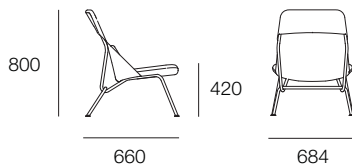

Strain Lounge

by Simon Morasi Pipercic

prostoria

Strain Lounge

by Simon Morasi Pipercic

Despite its visual lightness, the Strain lounge from Prostoria provides comfort expected from larger dimension sofas thanks to the seat with elastic band support, stretched backrest shell and lumbar cushion.