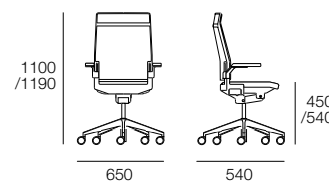

Dis high back

- Includes synchro mechanism with gas actioned height adjustment
- Adjustable arms finished to soft touch polyurethane or leather upholstery
- Incorporating seat slide and lumbar support
- 5 way castor base finished to polished aluminium or house powdercoat
- Mesh back is GECA certified