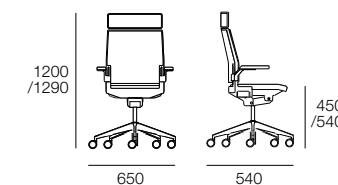

Dis high back with headrest

- Includes synchro mechanism with gas actioned height adjustment
- Adjustable arms finished to soft touch polyurethane or leather upholstery
- Incorporating seat slide and lumbar support
- 5 way castor base finished to polished aluminium or house powdercoat
- Mesh back is GECA certified