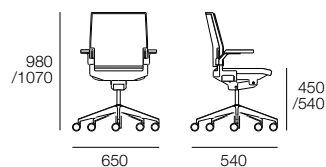

Dis medium back

- Includes synchro mechanism with gas actioned height adjustment
- Adjustable arms finished to soft touch polyurethane or leather upholstery
- Incorporating seat slide and lumbar support
- 5 way castor base finished to polished aluminium or house powdercoat
- Mesh back is GECA certified