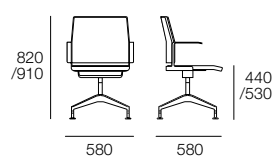

Dis low back

- Available on 4 way glides or 4 way castor base visitor chair option
- Visitor chair model includes gas actioned height adjustment and auto swivel return
- 5 way castor base task chair version includes synchro mechanism
- Base finish to polished aluminium or house powdercoat
- Mesh back is GECA certified