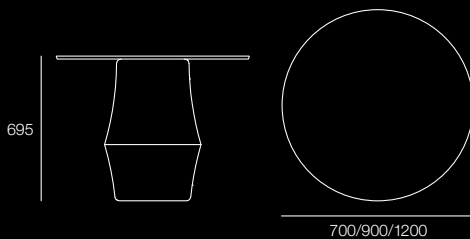

#### Table Top Finishes

- Black
- White

The durable Stump table is the perfect solution for casual outdoor dining. Matching the Stump range of stools, the table base is made from roto-moulded recyclable polyethylene – a UV-stable plastic. The tabletop is constructed from 20mm compact laminate, which is available in a choice of black or white. Suitable for all environments, the Stump table is designed for easy disassembly.