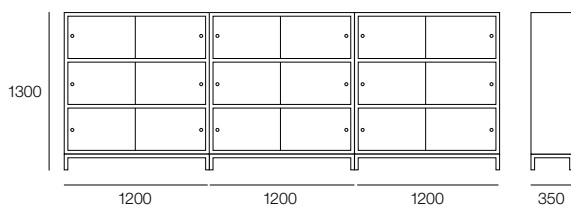

Sapporo Storage

Atlas Storage