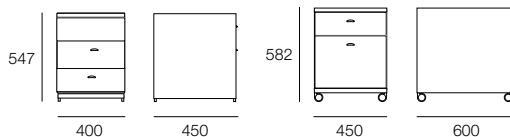

Sapporo is a refined and versatile storage system. It can be used as an individual element, or can be stacked up to six units high. The basic structure is made from white laminate, supported by a clear anodised aluminium base on castors or feet. The sliding doors of the Sapporo are available in reversible oak/ walnut; tempered glass with a transparent or frosted finish; or a choice of coloured Plexiglas.