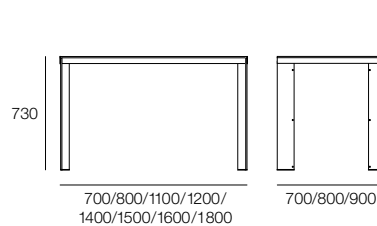

Deneb Collection