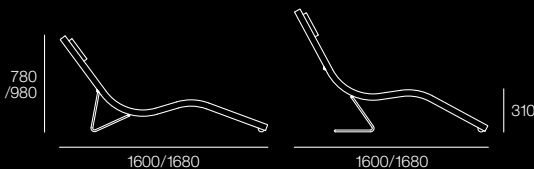

Slalom Chaise

Design Pietro Arosio

 **Tacchini**

Slalom Chaise

Design Pietro Arosio

The Slalom chaise lounge fuses optimum comfort with simply stylish design. The chair's sleek sled base may be adjusted to two positions with one simple movement, and is made from brushed stainless steel. The Slalom's seat is fashioned from fire-resistant polyurethane padding over a mild steel inner frame, and comes fully upholstered in a choice of house fabric. For even greater adaptability, the Slalom is also available with an adjustable magnetic headrest. The Slalom range also features an outdoor version of the classic chaise lounge, which is made from slatted birch with an optional all-weather padded cushion.

Warranty

5 year structural warranty

Lead time

12 weeks

Maintenance

Refer to Stylecraft care + maintenance guide

stylecraft^o

www.stylecraft.com.au
1300 306 960