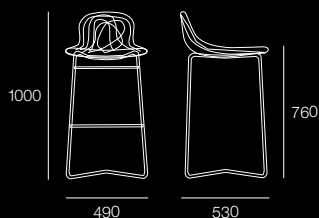

# Scribble Chair

Design Claesson Koivisto Rune

Scribble Chair

Scribble High Back Chair

Scribble Barstool

Scribble Armchair

Scribble Low Lounge

The Scribble seating range interprets a series of random lines that travel around a page and meet in a tangle in the middle. The Scribble collection includes a low and high-back chair, armchair and barstool. The Scribble collection features a plywood shell upholstered in a choice of house fabric, leather, or to clients own specification. The mild steel frame, available in sled or swivel formations, is finished to bright chrome or a choice of house powdercoat colours.