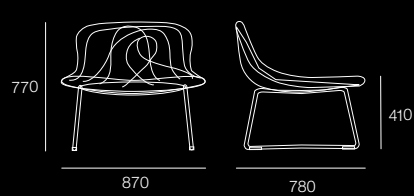

# Scribble Chair

Design Claesson Koivisto Rune

Scribble Chair

Scribble High Back Chair

Scribble Barstool

Scribble Armchair

Scribble Low Lounge

The Scribble seating range interprets a series of random lines that travel around a page and meet in a tangle in the middle. The Scribble collection includes a low and high-back chair, armchair and barstool. The Scribble collection features a plywood shell upholstered in a choice of house fabric, leather, or to clients own specification. The mild steel frame, available in sled or swivel formations, is finished to bright chrome or a choice of house powdercoat colours.