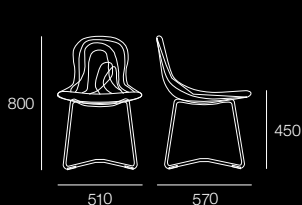

# Scribble Chair

Design Claesson Koivisto Rune

Scribble Chair

Scribble High Back Chair

Scribble Barstool

Scribble Armchair

Scribble Low Lounge

The Scribble seating range interprets a series of random lines that travel around a page and meet in a tangle in the middle. The Scribble collection includes a low and high-back chair, armchair and barstool. The Scribble collection features a plywood shell upholstered in a choice of house fabric, leather, or to clients own specification. The mild steel frame, available in sled or swivel formations, is finished to bright chrome or a choice of house powdercoat colours.