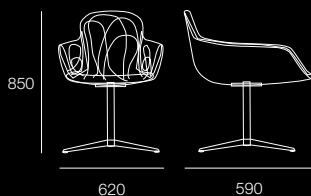

# Scribble Chair

Design Claesson Koivisto Rune

Scribble Chair

Scribble High Back Chair

Scribble Barstool

Scribble Armchair

Scribble Low Lounge

The Scribble seating range interprets a series of random lines that travel around a page and meet in a tangle in the middle. The Scribble collection includes a low and high-back chair, armchair and barstool. The Scribble collection features a plywood shell upholstered in a choice of house fabric, leather, or to clients own specification. The mild steel frame, available in sled or swivel formations, is finished to bright chrome or a choice of house powdercoat colours.