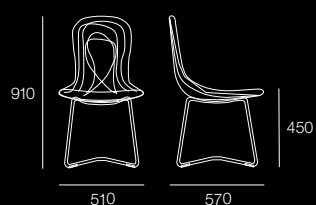

# Scribble Chair

Design Claesson Koivisto Rune

Scribble Chair

Scribble High Back Chair

Scribble Barstool

Scribble Armchair

Scribble Low Lounge

The Scribble seating range interprets a series of random lines that travel around a page and meet in a tangle in the middle. The Scribble collection includes a low and high-back chair, armchair and barstool. The Scribble collection features a plywood shell upholstered in a choice of house fabric, leather, or to clients own specification. The mild steel frame, available in sled or swivel formations, is finished to bright chrome or a choice of house powdercoat colours.