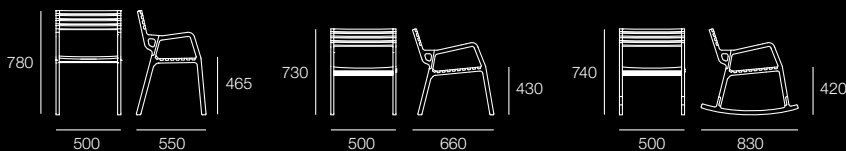

House Stain Options

■ Natural

□ Black

The Plantation collection combines generous, relaxed proportions with an honest expression of material. Made from plantation-grown, marine-grade ply, the Plantation collection including a chair, armchair, rocker, table and stools are ideal for both indoor and outdoor use. Items in the Plantation range may be finished in either natural clear lacquer or classic black stain.