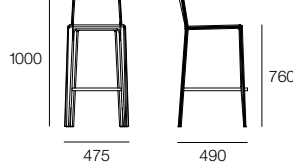

Norma 630 Barstool

Norma 760 Barstool

The Norma collection embraces classic minimalist design, making it the ideal addition to home or corporate environments. This stackable version comes in a low lounge, medium or high back chair or as a barstool and features a simple steel frame topped with polyurethane padding, which is fully upholstered in a choice of soft leather, cowhide, suede or house fabric. The high-quality upholstery is also available with eye-catching reverse seaming as an alternative to standard upholstery.