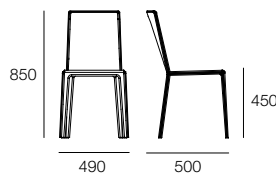

Norma Collection

Design Lievore Altherr Molina

- CU001
- CU026
- CU006
- CU011
- CU008
- CU029
- CU033

The Norma collection embraces classic minimalist design, making it the ideal addition to home or corporate environments. This stackable version comes in a low lounge, medium or high back chair or as a barstool and features a simple steel frame topped with polyurethane padding, which is fully upholstered in a choice of soft leather, cowhide, suede or house fabric. The high-quality upholstery is also available with eye-catching reverse seaming as an alternative to standard upholstery.

Certification

ISO 14001

Warranty

5 year structural warranty

Lead time

12 weeks

Maintenance

Refer to Stylecraft care + maintenance guide

Colours shown are indicative only

stylecraft^o

www.stylecraft.com.au
1300 306 960

www.stylecraft.asia
+65 6511 9328