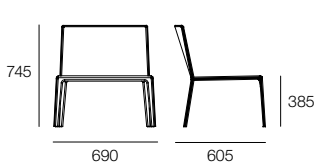

Norma 630 Barstool

Norma 760 Barstool

The Norma collection embraces classic minimalist design, making it the ideal addition to home or corporate environments. This stackable version comes in a low lounge, medium or high back chair or as a barstool and features a simple steel frame topped with polyurethane padding, which is fully upholstered in a choice of soft leather, cowhide, suede or house fabric. The high-quality upholstery is also available with eye-catching reverse seaming as an alternative to standard upholstery.