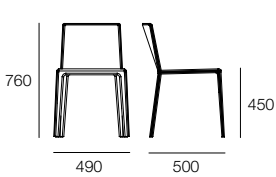

Norma Collection

Design Lievore Altherr Molina

- CU001
- CU026
- CU006
- CU011
- CU008
- CU029
- CU033

The Norma collection embraces classic minimalist design, making it the ideal addition to home or corporate environments. This stackable version comes in a low lounge, medium or high back chair or as a barstool and features a simple steel frame topped with polyurethane padding, which is fully upholstered in a choice of soft leather, cowhide, suede or house fabric. The high-quality upholstery is also available with eye-catching reverse seaming as an alternative to standard upholstery.

Certification

ISO 14001

Warranty

5 year structural warranty

Lead time

12 weeks

Maintenance

Refer to Stylecraft care + maintenance guide

Colours shown are indicative only

stylecraft^o

www.stylecraft.com.au
1300 306 960

www.stylecraft.asia
+65 6511 9328