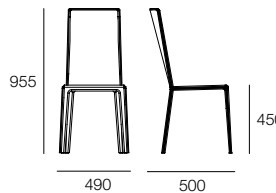

- CU001
- CU026
- CU006
- CU011
- CU008
- CU029
- CU033