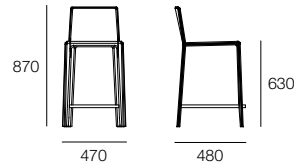

Norma 630 Barstool

Norma 760 Barstool

The Norma collection embraces classic minimalist design, making it the ideal addition to home or corporate environments. This stackable version comes in a low lounge, medium or high back chair or as a barstool and features a simple steel frame topped with polyurethane padding, which is fully upholstered in a choice of soft leather, cowhide, suede or house fabric. The high-quality upholstery is also available with eye-catching reverse seaming as an alternative to standard upholstery.