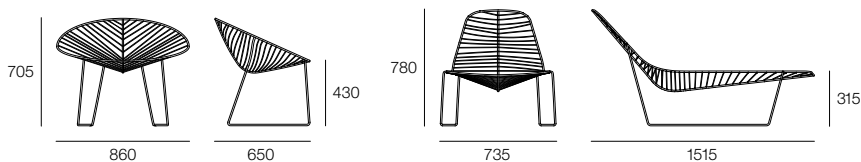

Leaf Lounge

Design Lievore Altherr Molino

Leaf Lounge

Design Lievore Altherr Molina

Paint Finishes

- White
- Green
- Mocha

The Leaf collection offers contemporary comfort inspired by nature. The range features a number of adaptable items including a chair, stackable chair, lounge chair and chaise lounge. With its fresh interpretation of clean, essential lines, Leaf is suitable for all environments, including domestic, resort and commercial settings. The Leaf dining chair and stackable chair are produced in steel with a choice of white, mocha or green powdercoated finish, making them suitable for outdoor use. Leaf is also available with a polyurethane or soft leather cushion, for indoor use only.