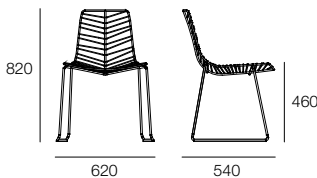

Leaf Chair

Design Lievore Altherr Molina

arper

Leaf Chair

Design Lievore Altherr Molina

Leaf Stackable Chair

Leaf Non-stackable Chair

Paint Finishes

- White
- Green
- Mocha
- Polished chrome

The Leaf collection offers contemporary comfort inspired by nature. The range features a number of adaptable items including a chair, stackable chair, lounge chair and chaise longue. With its fresh interpretation of clean, essential lines, Leaf is suitable for all environments, including domestic, resort and commercial settings. The Leaf dining chair and stackable chair are produced in steel with a choice of white, mocha or green powdercoated finish, making them suitable for outdoor use. Leaf is also available finished to bright chrome and with a polyurethane or soft leather cushion, for indoor use only.