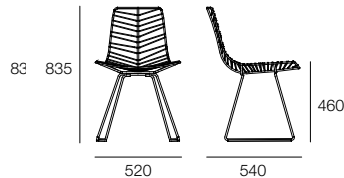

Leaf Chair

Design Lievore Altherr Molina

arper

Leaf Chair

Design Lievore Altherr Molina

Leaf Stackable Chair

Leaf Non-stackable Chair

Paint Finishes

- White
- Green
- Mocha
- Polished chrome

The Leaf collection offers contemporary comfort inspired by nature. The range features a number of adaptable items including a chair, stackable chair, lounge chair and chaise longue. With its fresh interpretation of clean, essential lines, Leaf is suitable for all environments, including domestic, resort and commercial settings. The Leaf dining chair and stackable chair are produced in steel with a choice of white, mocha or green powdercoated finish, making them suitable for outdoor use. Leaf is also available finished to bright chrome and with a polyurethane or soft leather cushion, for indoor use only.