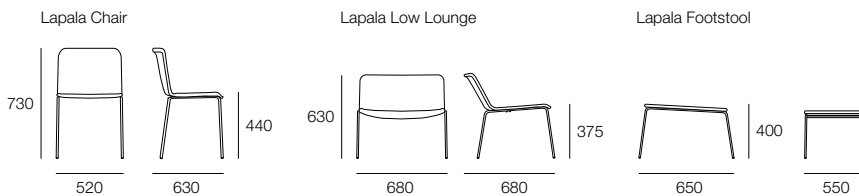

Lapala Chair

Design Lievore Altherr Molina

 bonestil

Lapala Chair

Design Lievore Altherr Molina

Profil Colour Options

- Blanco 90
- Beig 50
- Gris 70
- Marron 50
- Negro 80

Lapala is a family of seating that is suitable for any environment. The collection includes a chair, armchair, barstool (available in two heights) and a low lounge with matching footstool. The Lapala chair is constructed from Profil – woven polypropylene with a textured finish that replicates the look and feel of natural cane – in one of five house colours. The Profil chair has a marine-grade stainless steel frame with a brushed finish.