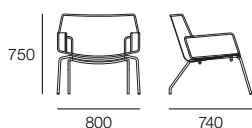

Kif Lounge

Design Ximo Rocca

 bonestil

Kif Lounge

Design Ximo Rocca

Kif Armchair

Kif Footstool

Profil Options

- Blanco 90
- Beig 50
- Gris 70
- Marron 50
- Negro 80

Kif is a wide, low armchair designed for relaxing outdoors. Kif is constructed from Profil – woven polypropylene with a textured finish that replicates the look and feel of natural cane – in one of five house colours. The Kif chair has a marine-grade stainless steel frame with a brushed finish. A matching footstool is also available.