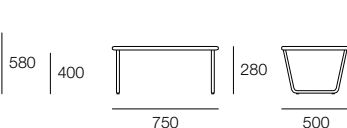

Kif Lounge

Design Ximo Rocca

 bonestil

Kif Lounge

Design Ximo Rocca

Kif Armchair

Kif Footstool

Profil Options

- Blanco 90
- Beig 50
- Gris 70
- Marron 50
- Negro 80

Kif is a wide, low armchair designed for relaxing outdoors. Kif is constructed from Profil – woven polypropylene with a textured finish that replicates the look and feel of natural cane – in one of five house colours. The Kif chair has a marine-grade stainless steel frame with a brushed finish. A matching footstool is also available.