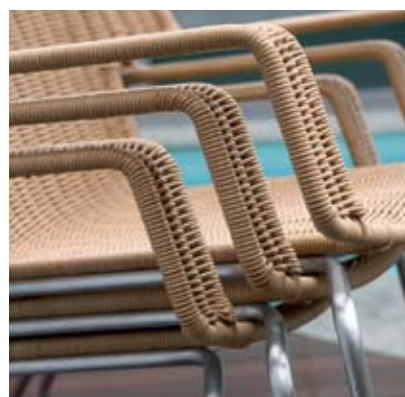

Kif Lounge

Design Ximo Rocca

 bonestil

Kif Lounge

Design Ximo Rocca

Kif Armchair

Kif Footstool

Profil Options

- Blanco 90
- Beig 50
- Gris 70
- Marron 50
- Negro 80

Kif is a wide, low armchair designed for relaxing outdoors. Kif is constructed from Profil – woven polypropylene with a textured finish that replicates the look and feel of natural cane – in one of five house colours. The Kif chair has a marine-grade stainless steel frame with a brushed finish. A matching footstool is also available.