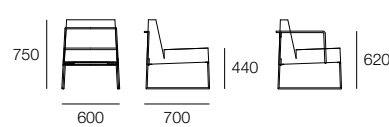

# Kalida Chair

Design Vicente Soto

Kalida Chair

Kalida Low Lounge

Kalida Barstool

The Kalida collection provides a solution for comfortable dining and lounge seating with simple lines. Perfect for hotel, restaurant and public spaces, the Kalida chrome rod frame includes a handle on the back of the chair. The seat and back are constructed from plywood, Enduro, fire-resistant foam and may be finished in a choice of fabric or leather to specification. The Kalida family also includes a low lounge and barstool.