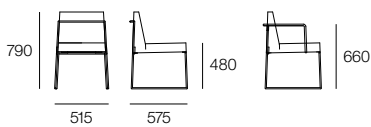

# Kalida Chair

Design Vicente Soto

Kalida Chair

Kalida Low Lounge

Kalida Barstool

The Kalida collection provides a solution for comfortable dining and lounge seating with simple lines. Perfect for hotel, restaurant and public spaces, the Kalida chrome rod frame includes a handle on the back of the chair. The seat and back are constructed from plywood, Enduro, fire-resistant foam and may be finished in a choice of fabric or leather to specification. The Kalida family also includes a low lounge and barstool.