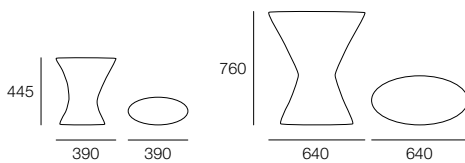

Jax Stool

Jax Table

Polypropylene Colours