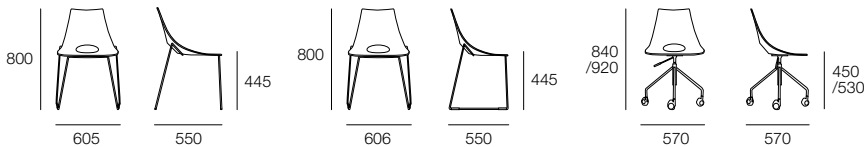

## Timber Veneer Finishes

800	805	800607
801	806	
802	807	
803	808	
804	809	

The Hoopla collection of chairs brings simple, practical design to life. Suitable for any environment, Hoopla is characterised by its sleek, curved design. The Hoopla range includes a stackable chair, barstool or linked chair system, each available with a range of base options, including 4-leg and swivel. Chairs and stools in the Hoopla range feature a single-piece shell made from plywood to house veneer finish. With the option of an upholstered seat pad in house fabric, leather, hide or to clients own specification.