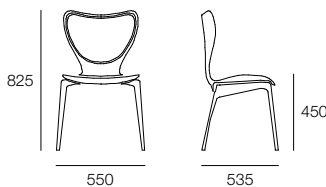

Gorka Polyamide Chair

Design Jorge Pensi

AKABA

Gorka Polyamide Chair

Design Jorge Pensi

Gorka Polyamide Chair

Gorka Polyamide Armchair

Standard Polyamide Colours

The Gorka chair collection is extensive. The polyamide shell is suitable for all environments, upholstery can be finished in house fabric, leather, or to a specification. The four-leg Gorka frame is made from cast aluminium and can include arms. Other options include a bench seat program, a tubular steel cantilever chair and an office chair on castors.