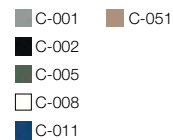

Gorka Polyamide Chair

Design Jorge Pensi

AKABA

Gorka Polyamide Chair

Design Jorge Pensi

Gorka Polyamide Chair

Gorka Polyamide Armchair

Standard Polyamide Colours