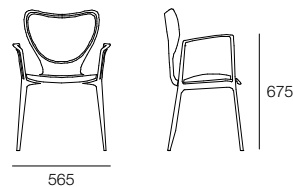

Gorka Polyamide Chair

Design Jorge Pensi

AKABA

Gorka Polyamide Chair

Design Jorge Pensi

Gorka Polyamide Chair

Gorka Polyamide Armchair

Standard Polyamide Colours

The Gorka chair collection is extensive. The polyamide shell is suitable for all environments, upholstery can be finished in house fabric, leather, or to a specification. The four-leg Gorka frame is made from cast aluminium and can include arms. Other options include a bench seat program, a tubular steel cantilever chair and an office chair on castors.