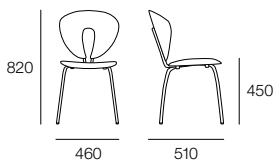

Globus Chair

Design Jesús Gasca

STUA

Globus Chair

Design Jesús Gasca

Polypropylene	Timber
White	Beech
Sky Blue	Maple
Taupe	Bleached Oak
Orange	Ash
Black	Cherry
	Wenge

The Globus chair's curved design presents an attractive accent to modern dining and office applications. Light and stackable, the Globus chair's 4-leg frame is available in two styles: chromed steel with a gloss or matt finish, or to matt stainless steel. The Globus seat and back are available in a choice of beech, cherry or wenge finish; lacquered ash with upholstered seat; or polypropylene in a choice of house colours. Polypropylene shell with stainless steel frame is suitable for outdoor use.

Warranty

4 year structural warranty

Lead time

12 weeks

Maintenance

Refer to Stylecraft care + maintenance guide

Stackable

Up to 8 chairs