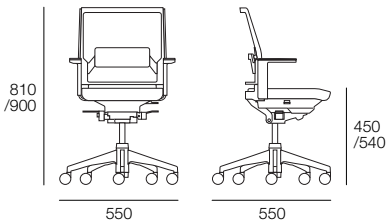

Dos Chair

Design Mario Ruiz

dynamobel®

Dos Chair

Design Mario Ruiz

Dos is a compact piece where everything is integrated around its structure. The translucent nature of the webbing on the back adds to its lightweight, luminous identity. The frame and base are polypropylene and mechanisms stainless steel. Dos is a fully sychro task chair with adjustable arms, lumbar support, seat, height and swivel.